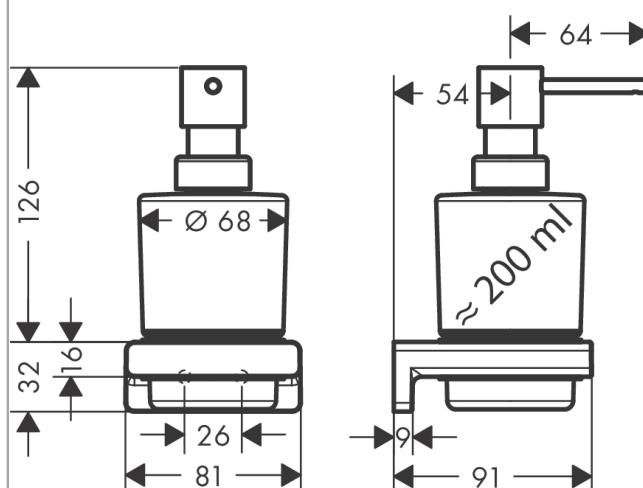

AddStoris

Liquid soap dispenser

Surfaces: **Brushed Black Chrome**

Article Number: **41745340**

Description

product features

- wall-mounted
- material: matt glass
- material holder: metal
- type of soap: liquid soap
- filling capacity 200 ml
- dosage 2 ml
- with mounting material
- concealed fastening
- drilling distance: 26 mm
- diameter drill hole: 6 mm

Design awards

reddot winner 2021

Product image

Scale drawing

AddStoris

Liquid soap dispenser

Surfaces: **Brushed Black Chrome**

Article Number: **41745340**

Exploded Drawing

Year of production: >04/21

AddStoris
Liquid soap dispenser
 Surfaces: **Brushed Black Chrome** Article Number: **41745340**

Spare part list

Year of production: >04/21

Pos.	Description	Article Number	Price	PU
1	mounting set	40915000	-	1