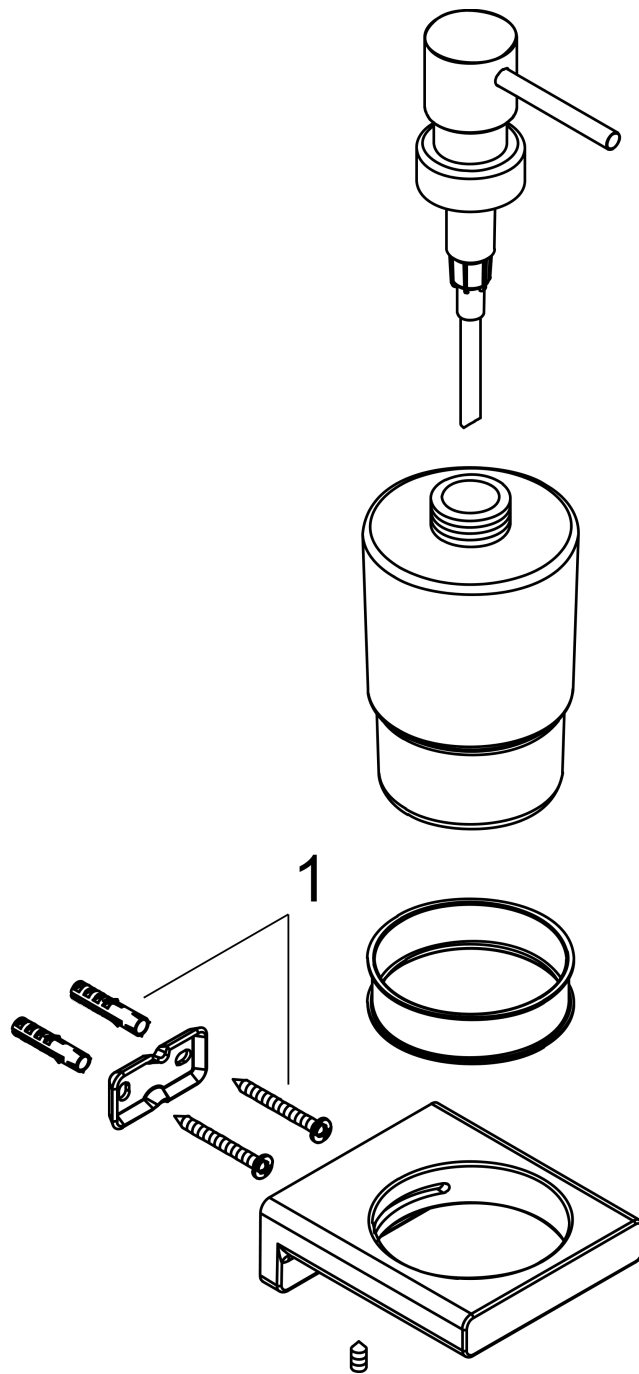

AddStoris

Liquid soap dispenser

Surfaces: **Brushed Black Chrome**

Article Number: **41745340**

Description

product features

- wall-mounted
- material: matt glass
- material holder: metal
- type of soap: liquid soap
- filling capacity 200 ml
- dosage 2 ml
- with mounting material
- concealed fastening
- drilling distance: 26 mm
- diameter drill hole: 6 mm

Design awards

reddot winner 2021

Product image

Scale drawing

AddStoris

Liquid soap dispenser

Surfaces: **Brushed Black Chrome**

Article Number: **41745340**

Exploded Drawing

Year of production: >04/21

AddStoris
Liquid soap dispenser
 Surfaces: **Brushed Black Chrome** Article Number: **41745340**

Spare part list

Year of production: >04/21

Pos.	Description	Article Number	Price	PU
1	mounting set	40915000	-	1